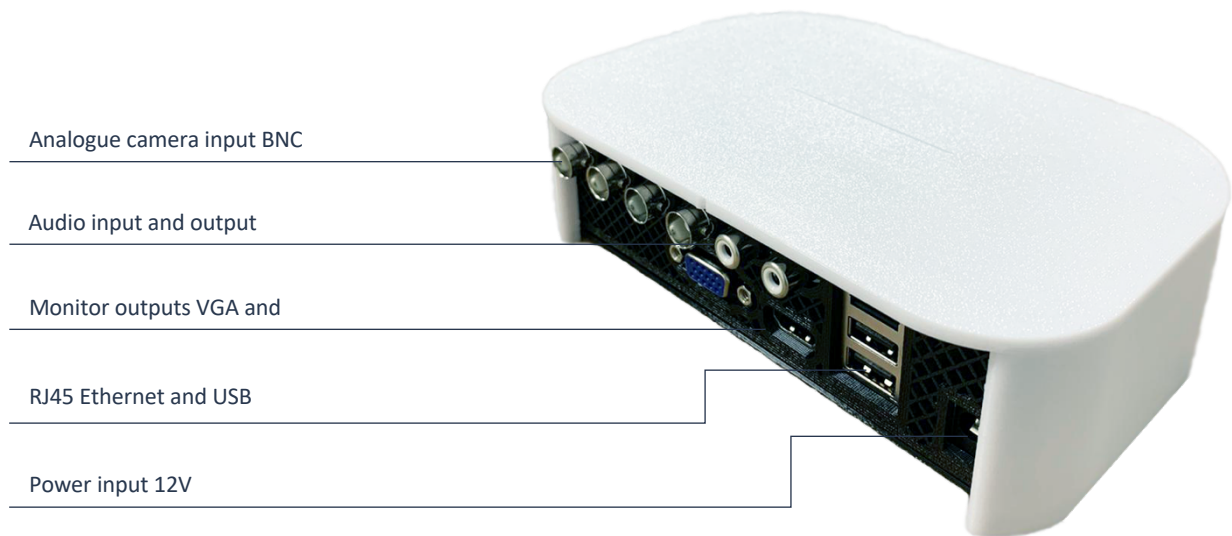

CAMERA CONNECTION BRIDGE VERSION 1.1 DATASHEET

**THIS DEVICE WORKS ONLY WITH V-CLOUD.AI VSAAS SERVICE AND
CAN'T BE UTILIZED AS A STANDALONE CCTV RECORDER**

Operating System	Linux
Supported cameras	4x Analogue or 8x IP (1080p@25fps)
Video recording	NO
Video protocols	ONVIF, RTSP, HikVision, Dahua
Audio codec	G.711A
Localization	English, Russian, Arabic, French, Polish, Romanian, Hungarian, Italian, Czech
Dimensions, mm	16.5x11x4.5 (850g)
Power supply	DC12V, 2A
Operating temperature	0 - +55
Warranty	3 years